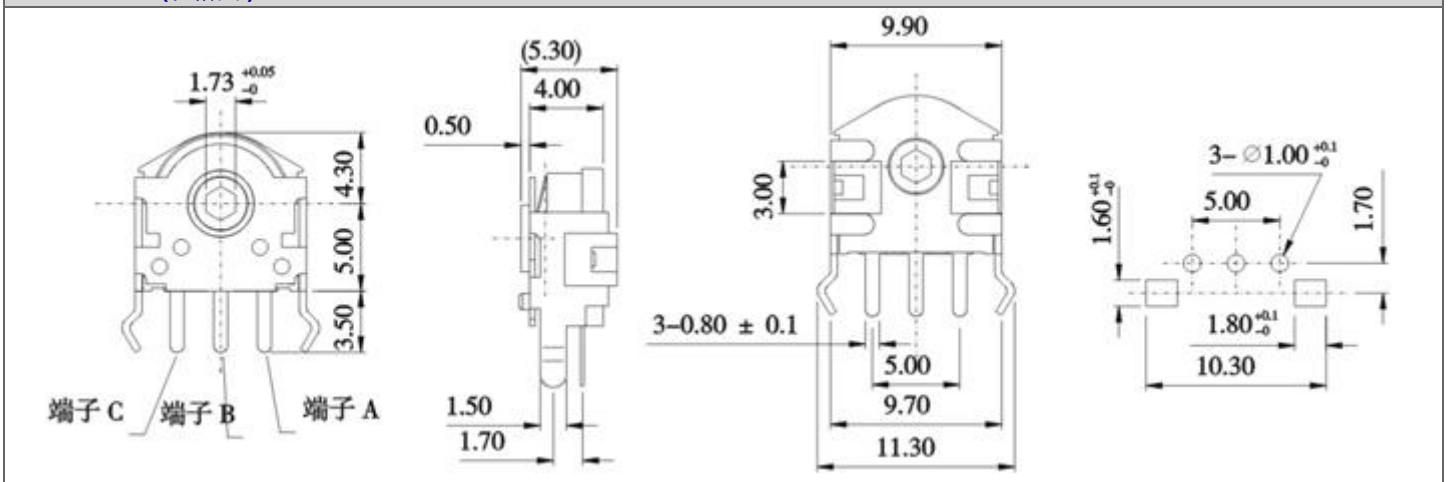

Model(型號): **EC10A12V050**

► Download PDF file

Features:(特點):

Small body as thin as 4.4mm . height from the shaft centrt to the product top is only 3.6mm .
A long-life type that can operate more than 100,000 cycles .
The operability has been improved by incorporating a good-feeling detent mechanism .
The unique through shaft shape contribute for simplifying SET design .An incremental type

Applications(作用):

Various controls for personal computer input device , AV equipment , communication equipment , etc .

Dimensions(規格圖):

Specifications(規格)

Pulses / rotation [分解能]	12
Output Code [輸出代碼]	Phase difference 2 signals
Total rotational angle [回轉角度]	360°
Rotational life [回轉壽命]	More than 10,000 cycles

OUTPUT SIGNAL 輸出信號

[The broken line shows detent position of with detent type 圖中虛線表示子點位置]