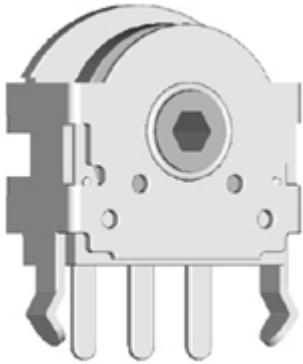

Model(型號): **EC10A12V050**

► Download PDF file

Features:(特點):

Small body as thin as 4.4mm . height from the shaft centrt to the product top is only 3.6mm .
A long-life type that can operate more than 100,000 cycles .
The operability has been improved by incorporating a good-feeling detent mechanism .
The unique through shaft shape contribute for simplifying SET design .An incremental type

Applications(作用):

Various controls for personal computer input device , AV equipment , communication equipment , etc .

Dimensions(規格圖):

Specifications(規格)

Pulses / rotation [分解能]	12
Output Code [輸出代碼]	Phase difference 2 signals
Total rotational angle [回轉角度]	360°
Rotational life [回轉壽命]	More than 10,000 cycles

OUTPUT SIGNAL 輸出信號

[The broken line shows detent position of with detent type 圖中虛線表示子點位置]