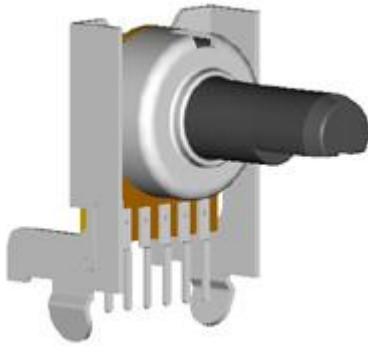

Model(型號): **ROTARY POTENTIOMETER-----R1681NV01**

► [Download PDF file](#)

**Features:(特點):**

Ideal for all type of audio products.

**Applications(作用):**

Ideal for radio, cassette recorder with radio, amplifier,receiver,etc.

**Dimensions(規格圖):**

**TYPE OF KNOB**

**F Type**

L	18.5	23.5	28.5	33.5	38.5
F	7	12	12	12	12

**K Type**

L	18.5	18.5	23.5	28.5	33.5	38.5
F	7	8	12	12	12	12

**T Type**

L	18.5	23.5	28.5	33.5	38.5
F	7	12	12	12	12