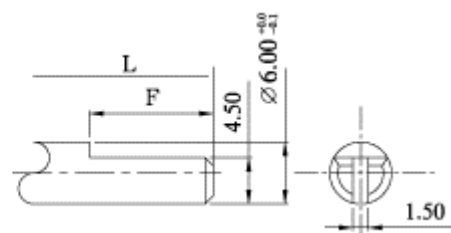

**Dimensions(規格圖):**

**TYPE OF KNOB**

**F Type**

L	18.5	23.5	28.5	33.5	38.5
F	7	12	12	12	12

**K Type**

L	18.5	18.5	23.5	28.5	33.5	38.5
F	7	8	12	12	12	12

**T Type**

L	18.5	23.5	28.5	33.5	38.5
F	7	12	12	12	12

**Specifications(規格)**

<b>Electrical Characteristics [ 電氣性能 ]</b>	
Total resistance [ 全阻抗值 ]	500Ω - 1MΩ
Total resistance tolerance [ 全阻抗值容許差 ]	±20%
Ratings power(w) [ 額定功率 ]	0.05W
Resistance taper [ 阻抗變化特性 ]	A,B, *C,D,W
Residual resistance [ 殘留阻值 ]	30KΩMax.
Sliding noise [ 滑動雜音 ]	100mV Max.
Withstanding voltage [ 耐電壓 ]	1 minute at AC 300V
Gang error [ 連動誤差 ]	-40dB ~ 0dB ±3dB Max.
Insulation resistance [ 絕緣阻抗 ]	100MΩ Min. at DC 100V.
Max. operating voltage [ 最高使用電壓 ]	50V AC 20V DC
<b>Mechanical Characteristics [ 機械性能 ]</b>	
Operation torque [ 回轉力矩 ]	20~250gf . cm
Rotation stopper strength [ 止動強度 ]	2.0Kgf . cm Min.
Total rotational angle [ 回轉角度 ]	300±5°
Center decent force [ 掣子脫出力矩 ]	50~300gf.cm
<b>Endurance Characteristics [ 耐久性能 ]</b>	
Rotational life [ 回轉壽命 ]	More than10,000 cycles