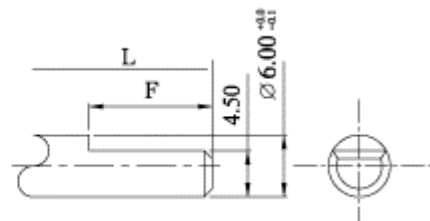

**Dimensions(規格圖):**

**TYPE OF KNOB**

**F Type**

L	18.5	23.5	28.5	33.5	38.5
F	7	12	12	12	12

**K Type**

L	18.5	18.5	23.5	28.5	33.5	38.5
F	7	8	12	12	12	12

**T Type**

L	18.5	23.5	28.5	33.5	38.5
F	7	12	12	12	12

**Specifications(規格)**

<b>Electrical Characteristics [ 電氣性能 ]</b>	
Total resistance [ 全阻抗值 ]	500Ω - 1MΩ
Total resistance tolerance [ 全阻抗值容許差 ]	±20%
Ratings power(w) [ 額定功率 ]	0.05W
Resistance taper [ 阻抗變化特性 ]	A,B, *C,D,W
Residual resistance [ 殘留阻值 ]	30KΩMax.
Sliding noise [ 滑動雜音 ]	100mV Max.
Withstanding voltage [ 耐電壓 ]	1 minute at AC 300V
Gang error [ 連動誤差 ]	-40dB ~ 0dB ±3dB Max.
Insulation resistance [ 絕緣阻抗 ]	100MΩ Min. at DC 100V.
Max. operating voltage [ 最高使用電壓 ]	50V AC 20V DC
<b>Mechanical Characteristics [ 機械性能 ]</b>	
Operation torque [ 回轉力矩 ]	20~250gf . cm
Rotation stopper strength [ 止動強度 ]	2.0Kgf . cm Min.
Total rotational angle [ 回轉角度 ]	300±5°
Center decent force [ 掣子脫出力矩 ]	50~300gf.cm
<b>Endurance Characteristics [ 耐久性能 ]</b>	
Rotational life [ 回轉壽命 ]	More than10,000 cycles