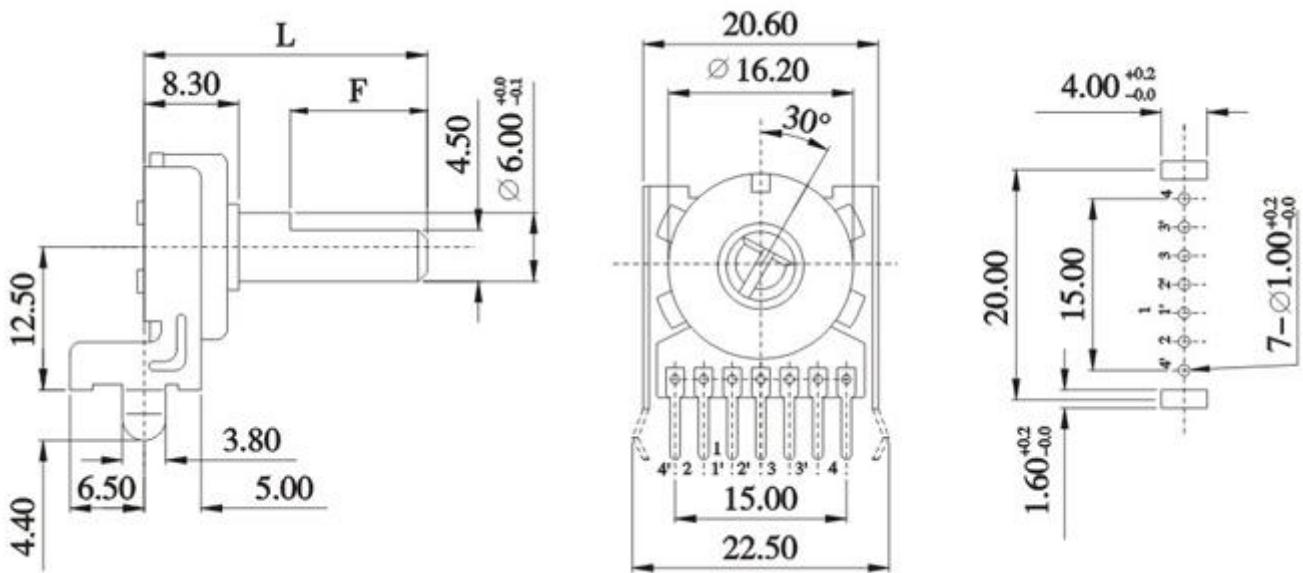

**Dimensions(規格圖):**

**TYPE OF KNOB**

**F Type**

L	18.5	23.5	28.5	33.5	38.5
F	7	12	12	12	12

**K Type**

L	18.5	18.5	23.5	28.5	33.5	38.5
F	7	8	12	12	12	12

**T Type**

L	18.5	23.5	28.5	33.5	38.5
F	7	12	12	12	12

**Specifications(規格)**

<b>Electrical Characteristics [ 電氣性能 ]</b>	
Total resistance [ 全阻抗值 ]	500Ω - 1MΩ
Total resistance tolerance [ 全阻抗值容許差 ]	±20%
Ratings power(w) [ 額定功率 ]	0.05W
Resistance taper [ 阻抗變化特性 ]	A,B, *C,D,W
Residual resistance [ 殘留阻值 ]	30KΩMax.
Sliding noise [ 滑動雜音 ]	100mV Max.
Withstanding voltage [ 耐電壓 ]	1 minute at AC 300V
Gang error [ 連動誤差 ]	-40dB ~ 0dB ±3dB Max.
Insulation resistance [ 絕緣阻抗 ]	100MΩ Min. at DC 100V.
Max. operating voltage [ 最高使用電壓 ]	50V AC 20V DC
<b>Mechanical Characteristics [ 機械性能 ]</b>	
Operation torque [ 回轉力矩 ]	20~250gf . cm
Rotation stopper strength [ 止動強度 ]	2.0Kgf . cm Min.
Total rotational angle [ 回轉角度 ]	300±5°
Center decent force [ 掣子脫出力矩 ]	50~300gf.cm
<b>Endurance Characteristics [ 耐久性能 ]</b>	
Rotational life [ 回轉壽命 ]	More than10,000 cycles