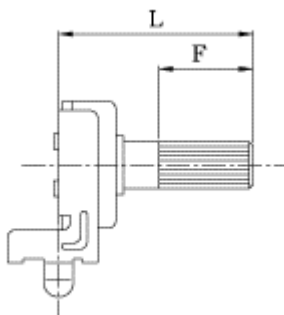

Model(型號): **ROTARY POTENTIOMETER-----R1681NV01**

► [Download PDF file](#)

**Features:(特點):**

Ideal for all type of audio products.

**Applications(作用):**

Ideal for radio, cassette recorder with radio, amplifier,receiver,etc.

**Dimensions(規格圖):**

**TYPE OF KNOB**

**F Type**

L	18.5	23.5	28.5	33.5	38.5
F	7	12	12	12	12

**K Type**

L	18.5	18.5	23.5	28.5	33.5	38.5
F	7	8	12	12	12	12

**T Type**

L	18.5	23.5	28.5	33.5	38.5
F	7	12	12	12	12

**Specifications(規格)**

<b>Electrical Characteristics [ 電氣性能 ]</b>	
Total resistance [ 全阻抗值 ]	500Ω - 1MΩ
Total resistance tolerance [ 全阻抗值容許差 ]	±20%
Ratings power(w) [ 額定功率 ]	0.05W
Resistance taper [ 阻抗變化特性 ]	A,B, *C,D,W
Residual resistance [ 殘留阻值 ]	30KΩMax.
Sliding noise [ 滑動雜音 ]	100mV Max.
Withstanding voltage [ 耐電壓 ]	1 minute at AC 300V
Gang error [ 連動誤差 ]	-40dB ~ 0dB ±3dB Max.
Insulation resistance [ 絕緣阻抗 ]	100MΩ Min. at DC 100V.
Max. operating voltage [ 最高使用電壓 ]	50V AC 20V DC
<b>Mechanical Characteristics [ 機械性能 ]</b>	
Operation torque [ 回轉力矩 ]	20~250gf . cm
Rotation stopper strength [ 止動強度 ]	2.0Kgf . cm Min.
Total rotational angle [ 回轉角度 ]	300±5°
Center decent force [ 掣子脫出力矩 ]	50~300gf.cm
<b>Endurance Characteristics [ 耐久性能 ]</b>	
Rotational life [ 回轉壽命 ]	More than10,000 cycles