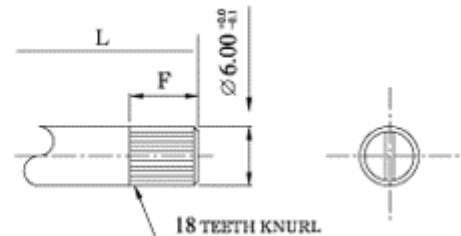

**Dimensions(規格圖):**

**TYPE OF KNOB**

**F Type**

L	18.5	23.5	28.5	33.5	38.5
F	7	12	12	12	12

**K Type**

L	18.5	18.5	23.5	28.5	33.5	38.5
F	7	8	12	12	12	12

**T Type**

L	18.5	23.5	28.5	33.5	38.5
F	7	12	12	12	12

**Specifications(規格)**

<b>Electrical Characteristics [ 電氣性能 ]</b>	
Total resistance [ 全阻抗值 ]	500Ω - 1MΩ
Total resistance tolerance [ 全阻抗值容許差 ]	±20%
Ratings power(w) [ 額定功率 ]	0.05W
Resistance taper [ 阻抗變化特性 ]	A,B, *C,D,W
Residual resistance [ 殘留阻值 ]	30KΩMax.
Sliding noise [ 滑動雜音 ]	100mV Max.
Withstanding voltage [ 耐電壓 ]	1 minute at AC 300V
Gang error [ 連動誤差 ]	-40dB ~ 0dB ±3dB Max.
Insulation resistance [ 絕緣阻抗 ]	100MΩ Min. at DC 100V.
Max. operating voltage [ 最高使用電壓 ]	50V AC 20V DC
<b>Mechanical Characteristics [ 機械性能 ]</b>	
Operation torque [ 回轉力矩 ]	20~250gf . cm
Rotation stopper strength [ 止動強度 ]	2.0Kgf . cm Min.
Total rotational angle [ 回轉角度 ]	300±5°
Center decent force [ 掣子脫出力矩 ]	50~300gf.cm
<b>Endurance Characteristics [ 耐久性能 ]</b>	
Rotational life [ 回轉壽命 ]	More than10,000 cycles