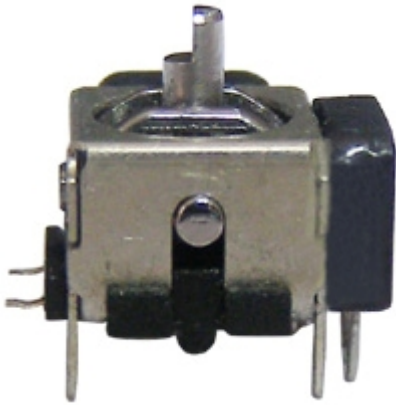

Model(型號): **RKJXK8001**

[Download PDF file](#)

Features:(特點):

Compact design with a good space factor.
Available in a wide variety of type including standard type and lever reset type.
Constructed integral with tact switch for selection ,thus contributing to improvement in the operability of sets.

Applications(作用):

Controller for remote control of audio equipment , CD-L , VCD , TV ,car navigation system, and for game , etc .

Dimensions(規格圖):

Specifications(規格)

Electrical Characteristics [電氣性能]

Total resistance [全阻抗值]	10KΩ , 50K Ω , 100KΩ
Total resistance tolerance [全阻抗值容許差]	±30%
Ratings power(w) [額定功率]	0.0125W, Switch 5V DC
Resistance taper [阻抗變化特性]	B
Residual resistance [殘留阻值]	全阻值 3%Ω Max.
Sliding noise [滑動雜音]	300mV Max
Insulation resistance [絕緣阻抗]	100MΩ Min. at DC 250V. Switch 10MΩ Min. DC 10V
Withstanding voltage [耐電壓]	1 minute at AC 250V
Max. operating voltage [最高使用電壓]	AC 50V