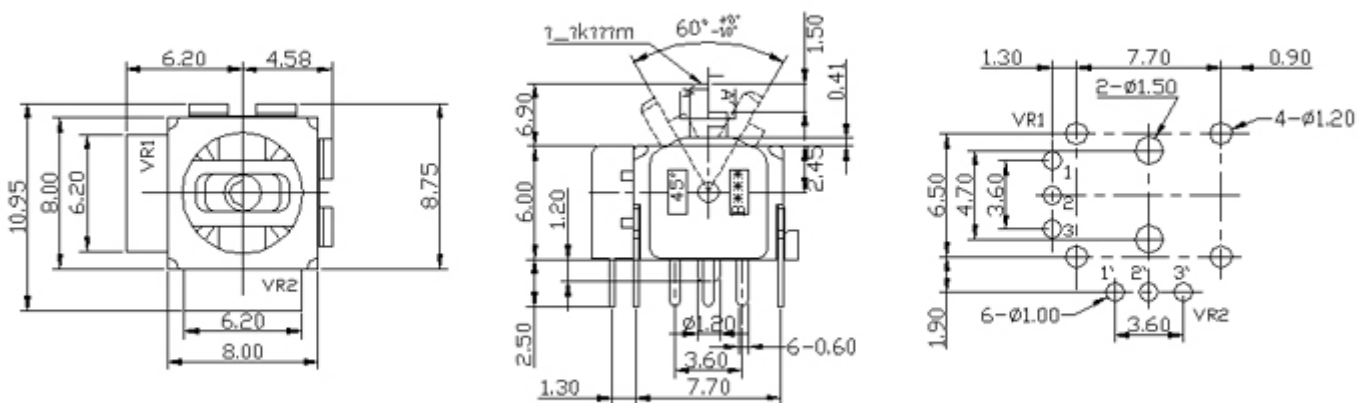

Model(型號): **RKJXK8N02**

[Download PDF file](#)

Features:(特點):

Compact design with a good space factor.
Available in a wide variety of type including standard type and lever reset type.
Constructed integral with tact switch for selection ,thus contributing to improvement in the operability of sets.

Applications(作用):

Controller for remote control of audio equipment , CD-L , VCD , TV ,car navigation system, and for game , etc .

Dimensions(規格圖):

Specifications(規格)

Electrical Characteristics [電氣性能]

| | |
|--|--|
| Total resistance [全阻抗值] | 10KΩ , 50K Ω , 100KΩ |
| Total resistance tolerance [全阻抗值容許差] | ±30% |
| Ratings power(w) [額定功率] | 0.0125W, Switch 5V DC |
| Resistance taper [阻抗變化特性] | B |
| Residual resistance [殘留阻值] | 全阻值 3%Ω Max. |
| Sliding noise [滑動雜音] | 300mV Max |
| Insulation resistance [絕緣阻抗] | 100MΩ Min. at DC 250V. Switch 10MΩ Min. DC 10V |
| Withstanding voltage [耐電壓] | 1 minute at AC 250V |
| Max. operating voltage [最高使用電壓] | AC 50V |