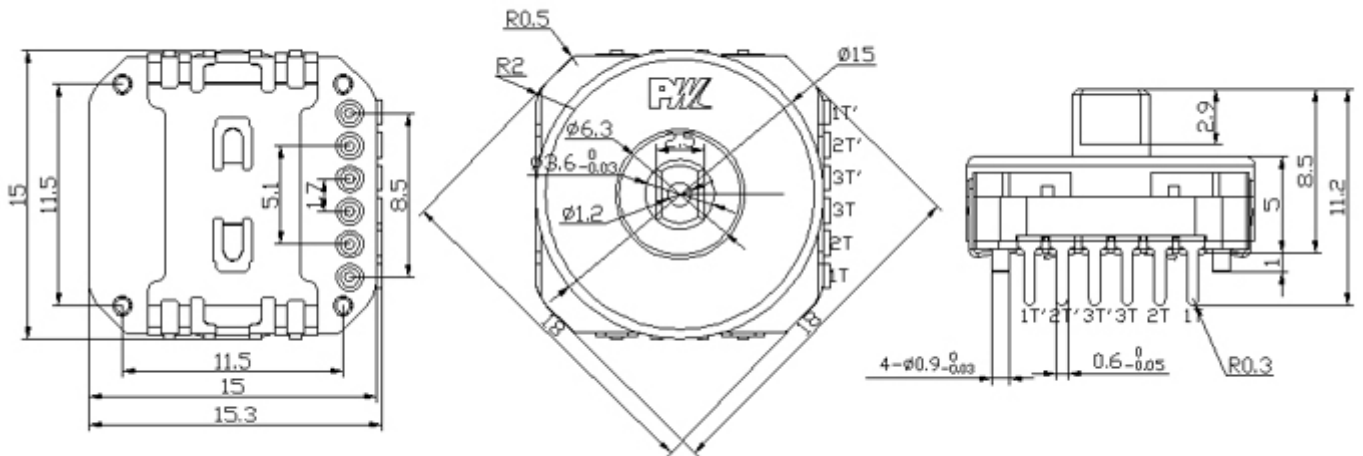

Model(型號): **RKJXP0501**

[▶ Download PDF file](#)

Features:(特點):

Compact design with a good space factor.
Available in a wide variety of type including standard type and lever reset type.
Constructed integral with tact switch for selection ,thus contributing to improvement in the operability of sets.

Applications(作用):

Controller for remote control of audio equipment , CD-L , VCD , TV ,car navigation system, and for game , etc .

Dimensions(規格圖):

Specifications(規格)

Electrical Characteristics [電氣性能]

Total resistance [全阻抗值]	10KΩ , 50K Ω , 100KΩ
Total resistance tolerance [全阻抗值容許差]	±30%
Ratings power(w) [額定功率]	0.0125W, Switch 5V DC
Resistance taper [阻抗變化特性]	B
Residual resistance [殘留阻值]	全阻值 3% Max.
Sliding noise [滑動雜音]	300mV Max
Insulation resistance [絕緣阻抗]	100MΩ Min. at DC 250V. Switch 10MΩ Min. DC 10V
Withstanding voltage [耐電壓]	1 minute at AC 250V
Max. operating voltage [最高使用電壓]	AC 50V