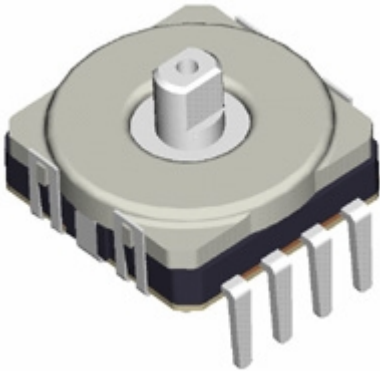

Model(型號): **RKJXP0501**

[▶ Download PDF file](#)

Features:(特點):

Compact design with a good space factor.
Available in a wide variety of type including standard type and lever reset type.
Constructed integral with tact switch for selection ,thus contributing to improvement in the operability of sets.

Applications(作用):

Controller for remote control of audio equipment , CD-L , VCD , TV ,car navigation system, and for game , etc .

Dimensions(規格圖):

Specifications(規格)

Electrical Characteristics [電氣性能]

Total resistance [全阻抗值]	10KΩ , 50K Ω , 100KΩ
Total resistance tolerance [全阻抗值容許差]	±30%
Ratings power(w) [額定功率]	0.0125W, Switch 5V DC
Resistance taper [阻抗變化特性]	B
Residual resistance [殘留阻值]	全阻值 3% Max.
Sliding noise [滑動雜音]	300mV Max
Insulation resistance [絕緣阻抗]	100MΩ Min. at DC 250V. Switch 10MΩ Min. DC 10V
Withstanding voltage [耐電壓]	1 minute at AC 250V
Max. operating voltage [最高使用電壓]	AC 50V