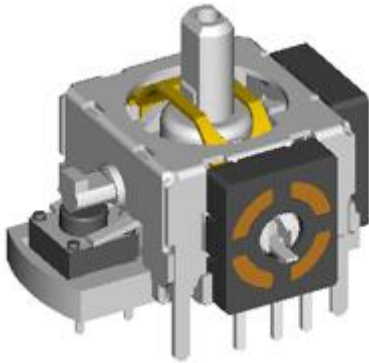

Model(型號): **RKJXP12001**

► Download PDF file

Features:(特點):

Compact design with a good space factor.
Available in a wide variety of type including standard type and lever reset type.
Constructed integral with tact switch for selection ,thus contributing to improvement in the operability of sets.

Applications(作用):

Controller for remote control of audio equipment , CD-L , VCD , TV ,car navigation system, and for game , etc .

Dimensions(規格圖):

Specifications(規格)

Electrical Characteristics [電氣性能]

Total resistance [全阻抗值]	10KΩ , 50K Ω , 100KΩ
Total resistance tolerance [全阻抗值容許差]	±30%
Ratings power(w) [額定功率]	0.0125W, Switch 5V DC
Resistance taper [阻抗變化特性]	B
Residual resistance [殘留阻值]	全阻值3%Ω Max.
Sliding noise [滑動雜音]	300mV Max
Insulation resistance [絕緣阻抗]	100MΩ Min. at DC 250V. Switch 10MΩ Min. DC 10V
Withstanding voltage [耐電壓]	1 minute at AC 250V
Max. operating voltage [最高使用電壓]	AC 50V