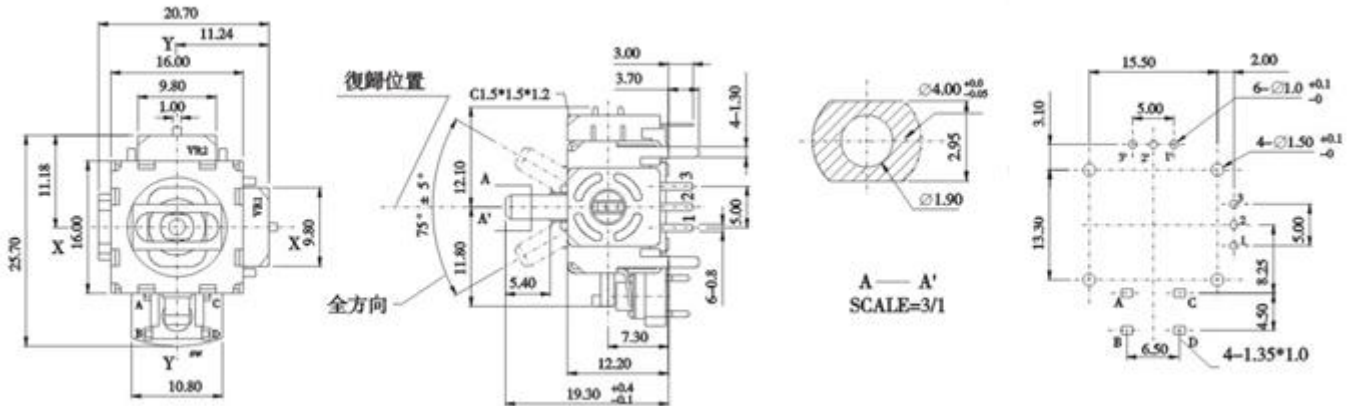

Model(型號): **RKJXP12001**

► Download PDF file

Features:(特點):

Compact design with a good space factor.
Available in a wide variety of type including standard type and lever reset type.
Constructed integral with tact switch for selection ,thus contributing to improvement in the operability of sets.

Applications(作用):

Controller for remote control of audio equipment , CD-L , VCD , TV ,car navigation system, and for game , etc .

Dimensions(規格圖):

Specifications(規格)

Electrical Characteristics [電氣性能]

Total resistance [全阻抗值]	10KΩ , 50K Ω , 100KΩ
Total resistance tolerance [全阻抗值容許差]	±30%
Ratings power(w) [額定功率]	0.0125W, Switch 5V DC
Resistance taper [阻抗變化特性]	B
Residual resistance [殘留阻值]	全阻值3%Ω Max.
Sliding noise [滑動雜音]	300mV Max
Insulation resistance [絕緣阻抗]	100MΩ Min. at DC 250V. Switch 10MΩ Min. DC 10V
Withstanding voltage [耐電壓]	1 minute at AC 250V
Max. operating voltage [最高使用電壓]	AC 50V