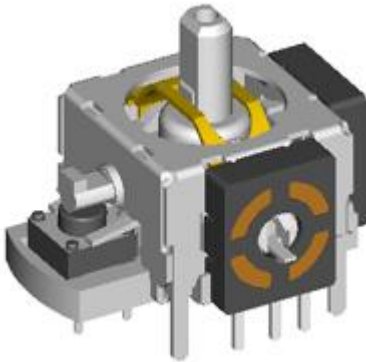

Model(型號): 搖杆-----RKJXP12001

▶ 下載PDF文檔

特點:

空間小巧型，可提供多種款式包括標準和操縱桿復位型，出色的操縱手感可消除方向不規則性，是理想的指尖式操縱式(RKJXK)可選擇帶輕觸開關的整合式結構，有助於提高整機的操作性能(RKJXK)

作用:

音像設備搖控器，CD-L,VCR, TV,汽車道行系統及遊戲桿等。

Dimensions(規格圖):

Specifications(規格)

Electrical Characteristics [電氣性能]	
Total resistance [全阻抗值]	10KΩ , 50K Ω , 100KΩ
Total resistance tolerance [全阻抗值容許差]	±30%
Ratings power(w) [額定功率]	0.0125W, Switch 5V DC
Resistance taper [阻抗變化特性]	B
Residual resistance [殘留阻值]	全阻值3%Ω Max.
Sliding noise [滑動雜音]	300mV Max
Insulation resistance [絕緣阻抗]	100MΩ Min. at DC 250V. Switch 10MΩ Min. DC 10V
Withstanding voltage [耐電壓]	1 minute at AC 250V
Max. operating voltage [最高使用電壓]	AC 50V
Mechanical Characteristics [機械性能]	
Operation torque [回轉力矩]	150~200gf.cm
Rotation stopper strength [止動強度]	3Kgf.cm Min
Switch Travel [開關移動量]	0.5 mm
Endurance Characteristics [耐久性能]	
Rotational life [回轉壽命]	More than 1,000,000 cycles