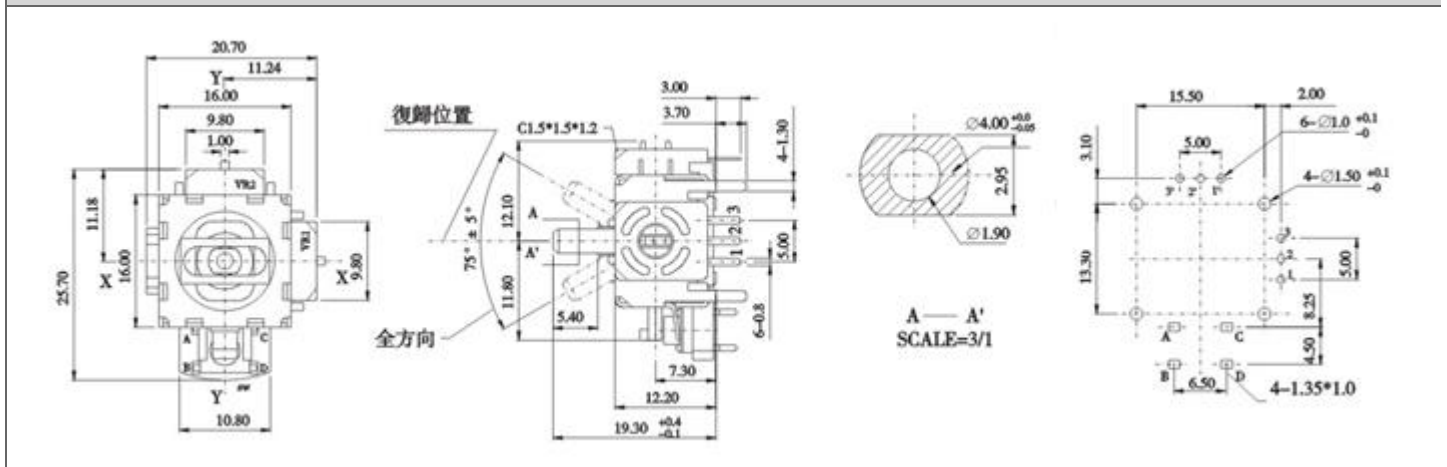

Model(型號): 搖杆-----RKJXP12001

▶ 下載PDF文檔

特點:

空間小巧型，可提供多種款式包括標準和操縱桿復位型，出色的操縱手感可消除方向不規則性，是理想的指尖式操縱式(RKJXK)可選擇帶輕觸開關的整合式結構，有助於提高整機的操作性能(RKJXK)

作用:

音像設備搖控器，CD-L,VCR, TV,汽車道行系統及遊戲桿等。

Dimensions(規格圖):

Specifications(規格)

Electrical Characteristics [電氣性能]	
Total resistance [全阻抗值]	10KΩ , 50K Ω , 100KΩ
Total resistance tolerance [全阻抗值容許差]	±30%
Ratings power(w) [額定功率]	0.0125W, Switch 5V DC
Resistance taper [阻抗變化特性]	B
Residual resistance [殘留阻值]	全阻值3%Ω Max.
Sliding noise [滑動雜音]	300mV Max
Insulation resistance [絕緣阻抗]	100MΩ Min. at DC 250V. Switch 10MΩ Min. DC 10V
Withstanding voltage [耐電壓]	1 minute at AC 250V
Max. operating voltage [最高使用電壓]	AC 50V
Mechanical Characteristics [機械性能]	
Operation torque [回轉力矩]	150~200gf.cm
Rotation stopper strength [止動強度]	3Kgf.cm Min
Switch Travel [開關移動量]	0.5 mm
Endurance Characteristics [耐久性能]	
Rotational life [回轉壽命]	More than 1,000,000 cycles