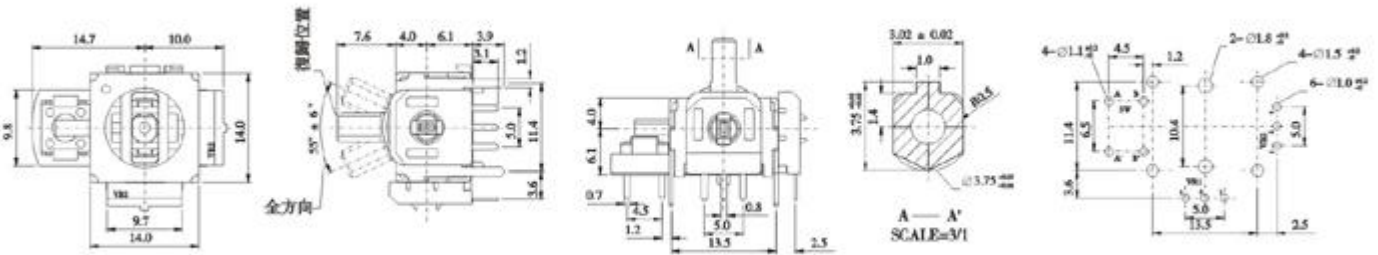

Specifications(規格)

Electrical Characteristics [電氣性能]	
Total resistance [全阻抗值]	10KΩ , 50K Ω , 100KΩ
Total resistance tolerance [全阻抗值容許差]	±30%
Ratings power(w) [額定功率]	0.0125W, Switch 5V DC
Resistance taper [阻抗變化特性]	B
Residual resistance [殘留阻值]	全阻值3%Ω Max.
Sliding noise [滑動雜音]	300mV Max
Insulation resistance [絕緣阻抗]	100MΩ Min. at DC 250V. Switch 10MΩ Min. DC 10V
Withstanding voltage [耐電壓]	1 minute at AC 250V
Max. operating voltage [最高使用電壓]	AC 50V
Mechanical Characteristics [機械性能]	
Operation torque [回轉力矩]	150~200gf.cm
Rotation stopper strength [止動強度]	3Kgf.cm Min
Switch Travel [開關移動量]	0.5 mm
Endurance Characteristics [耐久性能]	
Rotational life [回轉壽命]	More than 1,000,000 cycles